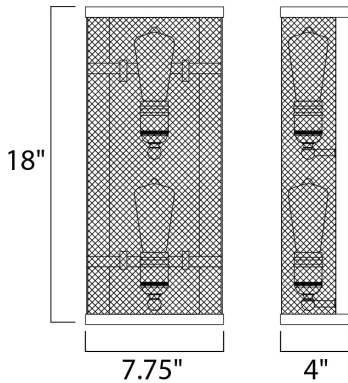

MEASUREMENTS

DIMENSION : 7.75" W x 18" H x 4" Ext
 MAX OAH : 5" W x 0.75" H
 HANGING WEIGHT : 4.54 lb

LAMPING

INPUT VOLTAGE : 120V
 BULB : 2 x 60W Incandescent E26 Medium , 120W Total
 BULB INCLUDED : (Included)
 DIMMABLE : Yes